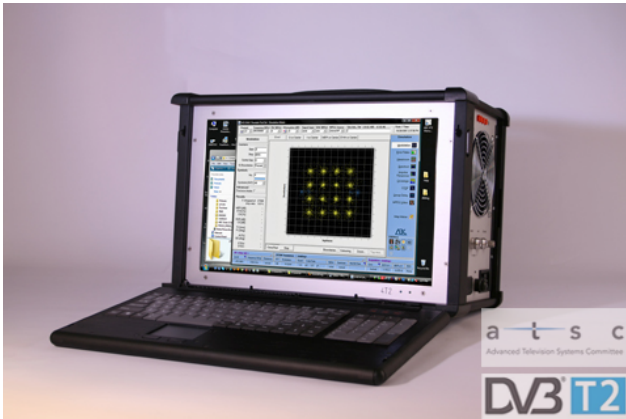

# D A T A S H E E T

The 4T2™ Portable test set is a compact and robust, highly accurate measurement system for digital terrestrial broadcasting (DVB-T/-T2, ATSC).

The system combines real-time measurements of RF modulation parameters (COFDM, 8VSB), with MPEG transport stream analyser functions in a robust and portable instrument.

The 4T2™ 2012 release comes with a high resolution 1920x1200 screen and the latest multi-core processor. Hardware-accelerated transport stream decoding makes the 4T2™ compatible to more transmission formats, such as MPEG-4 H.264 in high definition.

## physical and power

Width	420 mm / 16.54 in
Height	280 mm / 11.02 in
Depth	220 mm / 8.66 in
Weight	10 kg / 22.05 lbs
Power supply	90 .. 260 V, 47.. 63 Hz